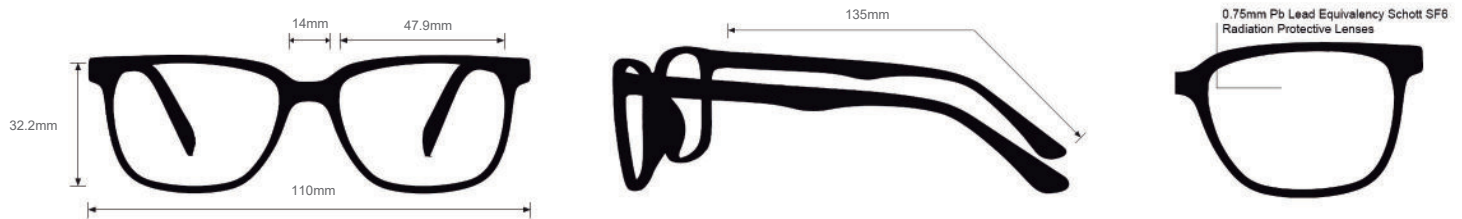

# RADIATION SAFETY GLASSES

### FRAME INFORMATION

The radiation glasses Nike 5041 feature high quality, distortion-free SF-6 Schott glass radiation-reducing lenses with 0.75mm Pb lead equivalency protection. The radiation safety glasses Nike 5041 have clear CE Certified Lens and weight 82 g. These radiation glasses Nike 5041 are prescription available. Made of high-quality plastic, it is a durable and lightweight rectangular frame. These Nike lead glasses feature a full-rim and a saddle bridge. These prescription Nike radiation glasses are available in matte black, matte sequoia, matte mystic navy, and matte dark beetroot.

### SPECIFICATION

**SIZE:** 48 | 14 | 135

**WEIGHT:** 82g

**PROTECTION LEVEL:** 0.75mm Pb LE

**COLOR:** 4 colors available

**MATERIAL:** Plastic

**SHAPE:** Rectangular

**PRESCRIPTION AVAILABLE:** Yes