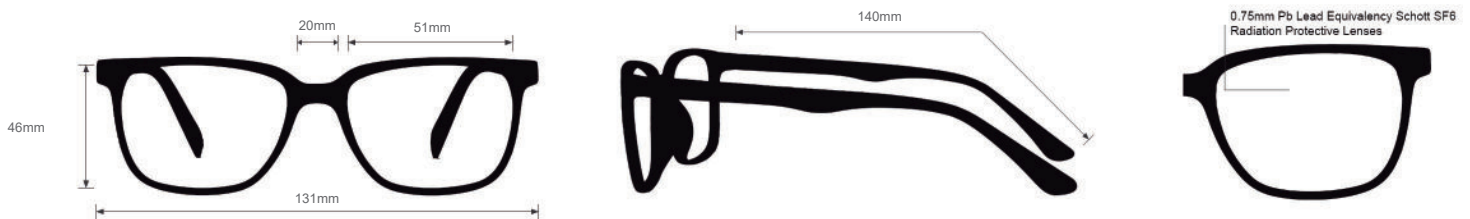

# RADIATION GLASSES

### FRAME INFORMATION

The radiation glasses Nike Swerve feature high quality, distortion-free SF-6 Schott glass radiation-reducing lenses with 0.75mm Pb lead equivalency protection. The radiation safety glasses Nike Swerve have clear CE Certified Lens and weight 72.8 g. These radiation glasses Nike Swerve are prescription available. Made of high-quality plastic, it is a durable and lightweight round frame. These Nike lead glasses feature a full-rim and a saddle bridge. These prescription Nike radiation glasses are available in black, matte black, plum eclipse, matte team gold, and clear.

### SPECIFICATION

**SIZE:** 51-20-140

**WEIGHT:** 72.8 g

**PROTECTION LEVEL:** 0.75mm Pb Eq lens

**COLOR:** Available in 5 colors

**MATERIAL:** Plastic

**SHAPE:** Round

**PRESCRIPTION AVAILABLE:** Yes