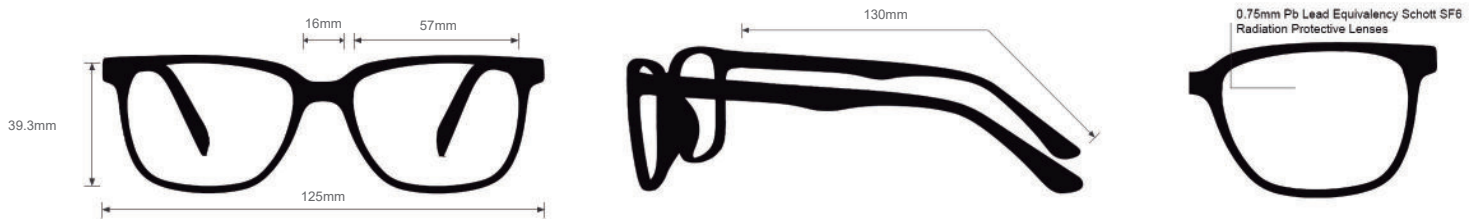

# RADIATION GLASSES

### FRAME INFORMATION

The radiation glasses Nike Lynk feature high quality, distortion-free SF-6 Schott glass radiation-reducing lenses with 0.75mm Pb lead equivalency protection. The radiation safety glasses Nike Lynk have clear CE Certified Lens and weight 77.7 g. These radiation glasses Nike Lynk are prescription available. Made of high-quality plastic, it is a durable and lightweight rectangular frame. These Nike lead glasses feature a full-rim and a saddle bridge with metal accents. These prescription Nike radiation glasses are available in black, dark grey, space blue, matte black, and white.

### SPECIFICATION

**SIZE:** 57-16-130

**WEIGHT:** 77.7g

**PROTECTION LEVEL:** 0.75mm Pb Eq lens

**COLOR:** Available in 5 colors

**MATERIAL:** Plastic

**SHAPE:** Rectangular

**PRESCRIPTION AVAILABLE:** Yes