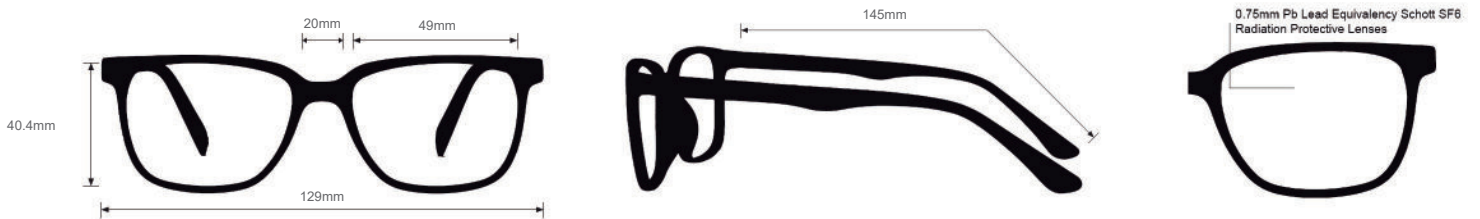

RADIATION GLASSES

NIKE 7151

FRAME INFORMATION

The radiation glasses Nike 7151 feature high quality, distortion-free SF-6 Schott glass radiation-reducing lenses with 0.75mm Pb lead equivalency protection. The radiation safety glasses Nike 7151 have clear CE Certified Lens and weight 62.2 g. These radiation glasses Nike 7151 are prescription available. Made of high-quality plastic, it is a durable and lightweight round frame. These Nike lead glasses feature a full-rim saddle bridge with rubberized temple bars. These prescription Nike radiation glasses are available in matte black, dark grey, matte midnight navy, and night maroon.

SPECIFICATION

SIZE: 49-20-145

WEIGHT: 62.2g

PROTECTION LEVEL: 0.75mm Pb Eq lens

COLOR: Available in 4 colors

MATERIAL: Plastic

SHAPE: Round

PRESCRIPTION AVAILABLE: Yes