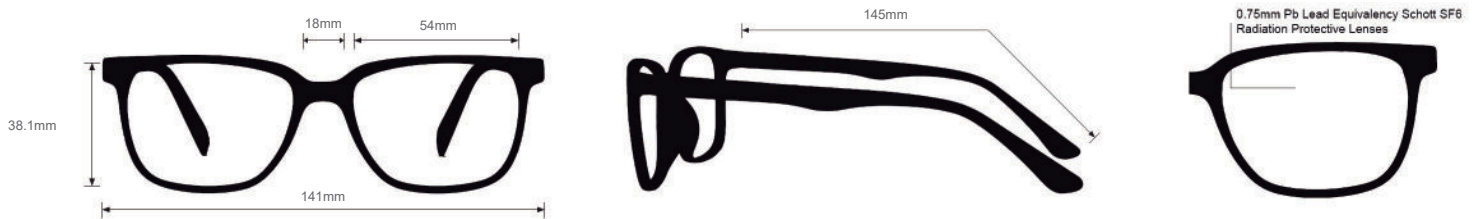

RADIATION GLASSES

NIKE 7150

FRAME INFORMATION

The radiation glasses Nike 7150 feature high quality, distortion-free SF-6 Schott glass radiation-reducing lenses with 0.75mm Pb lead equivalency protection. The radiation safety glasses Nike 7150 have clear CE Certified Lens and weight 62.8 g. These radiation glasses Nike 7150 are prescription available. Made of high-quality plastic, it is a durable and lightweight rectangular frame. These Nike lead glasses feature a full-rim saddle bridge with rubberized temple bars. These prescription Nike radiation glasses are available in matte black, anthracite, dark grey, and matte sequoia.

SPECIFICATION

SIZE: 54-18-145

WEIGHT: 62.8g

PROTECTION LEVEL: 0.75mm Pb Eq lens

COLOR: Available in 4 colors

MATERIAL: Plastic

SHAPE: Rectangular

PRESCRIPTION AVAILABLE: Yes