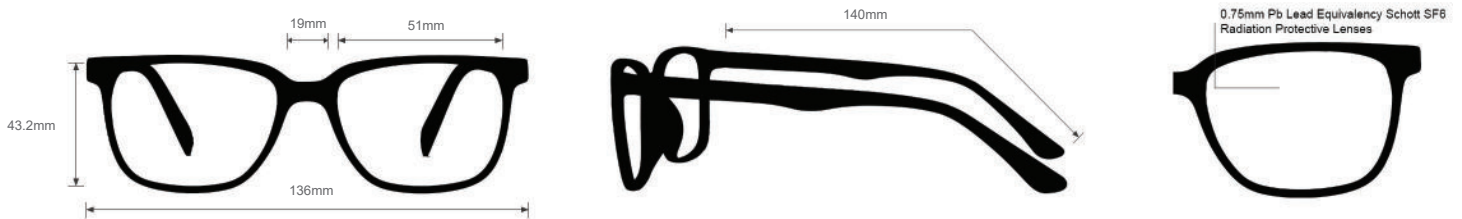

RADIATION SAFETY GLASSES

NIKE LEAD GLASSES EVOLUTION

FRAME INFORMATION

The radiation glasses Nike Evolution feature high quality, distortion-free SF-6 Schott glass radiation-reducing lenses with 0.75mm Pb lead equivalency protection. The radiation safety glasses Nike Evolution have clear CE Certified Lens and weight 69.3g. These radiation glasses Nike Evolution are prescription available. Made of high-quality plastic, it is a durable and lightweight oval frame. These Nike lead glasses feature a full-rim and rubberized temple bars. These prescription Nike radiation glasses are available in matte dark gray, matte black with dark gray, matte brown basalt, matte midnight navy with blue, matte black with polar gray.

SPECIFICATION

SIZE: 51 | 19 | 140

WEIGHT: 69.3g

PROTECTION LEVEL: 0.75mm Pb LE

COLOR: 5 colors available

MATERIAL: Plastic

SHAPE: Oval

PRESCRIPTION AVAILABLE: Yes