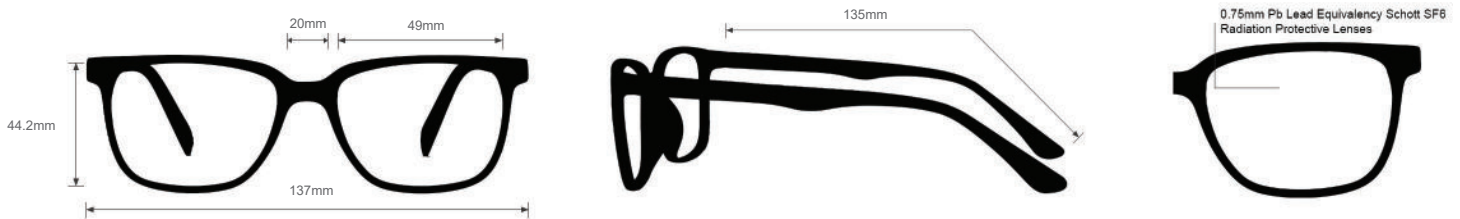

RADIATION SAFETY GLASSES

NIKE LEAD GLASSES CITY ELAN

FRAME INFORMATION

The radiation glasses Nike City Elan feature high quality, distortion-free SF-6 Schott glass radiation-reducing lenses with 0.75mm Pb lead equivalency protection. The radiation safety glasses Nike City Elan have clear CE Certified Lens and weight 66.2g. These radiation glasses Nike City Elan are prescription available. Made of high-quality plastic, it is a durable and lightweight round frame. These Nike lead glasses feature a full-rim and a saddle bridge. These prescription Nike radiation glasses are available in black with dark gray, dark gray, matte black, and tortoise.

SPECIFICATION

SIZE: 49 | 20 | 135

WEIGHT: 66.2g

PROTECTION LEVEL: 0.75mm Pb LE

COLOR: 4 colors available

MATERIAL: Plastic

SHAPE: Round

PRESCRIPTION AVAILABLE: Yes