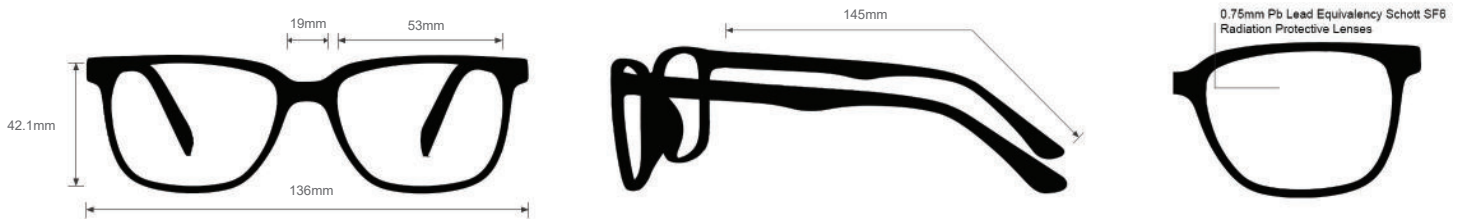

FRAME INFORMATION

The radiation glasses Nike 7259 feature high quality, distortion-free SF-6 Schott glass radiation-reducing lenses with 0.75mm Pb lead equivalency protection. The radiation safety glasses Nike 7259 have clear CE Certified Lens and weight 65.2g. These radiation glasses Nike 7259 are prescription available. Made of high-quality plastic, it is a durable and lightweight rectangular frame. These Nike lead glasses feature a full rim and a saddle bridge. These prescription Nike radiation glasses are available in matte black, matte dark gray, brown basalt, tortoise with matte mystic navy, and clear with matte rough green.

SPECIFICATION

SIZE: 53 | 19 | 145

WEIGHT: 65.2g

PROTECTION LEVEL: 0.75mm Pb LE

COLOR: 5 colors available

MATERIAL: Plastic

SHAPE: Rectangular

PRESCRIPTION AVAILABLE: Yes