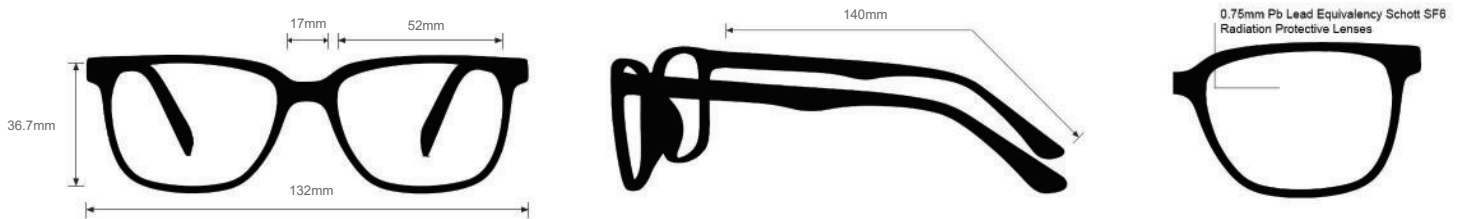

RADIATION SAFETY GLASSES

NIKE LEAD GLASSES 7047

FRAME INFORMATION

The radiation glasses Nike 7047 feature high quality, distortion-free SF-6 Schott glass radiation-reducing lenses with 0.75mm Pb lead equivalency protection. The radiation safety glasses Nike 7047 have clear CE Certified Lens and weight 55.5g. These radiation glasses Nike 7047 are prescription available. Made of high-quality plastic, it is a durable and lightweight rectangular frame. These Nike lead glasses feature rubberized temples and a saddle bridge. These prescription Nike radiation glasses are available in matte black, tortoise with matte black, matte cave purple.

SPECIFICATION

SIZE: 52 | 17 | 140

WEIGHT: 55.5g

PROTECTION LEVEL: 0.75mm Pb LE

COLOR: 3 colors available

MATERIAL: Plastic

SHAPE: Rectangular

PRESCRIPTION AVAILABLE: Yes