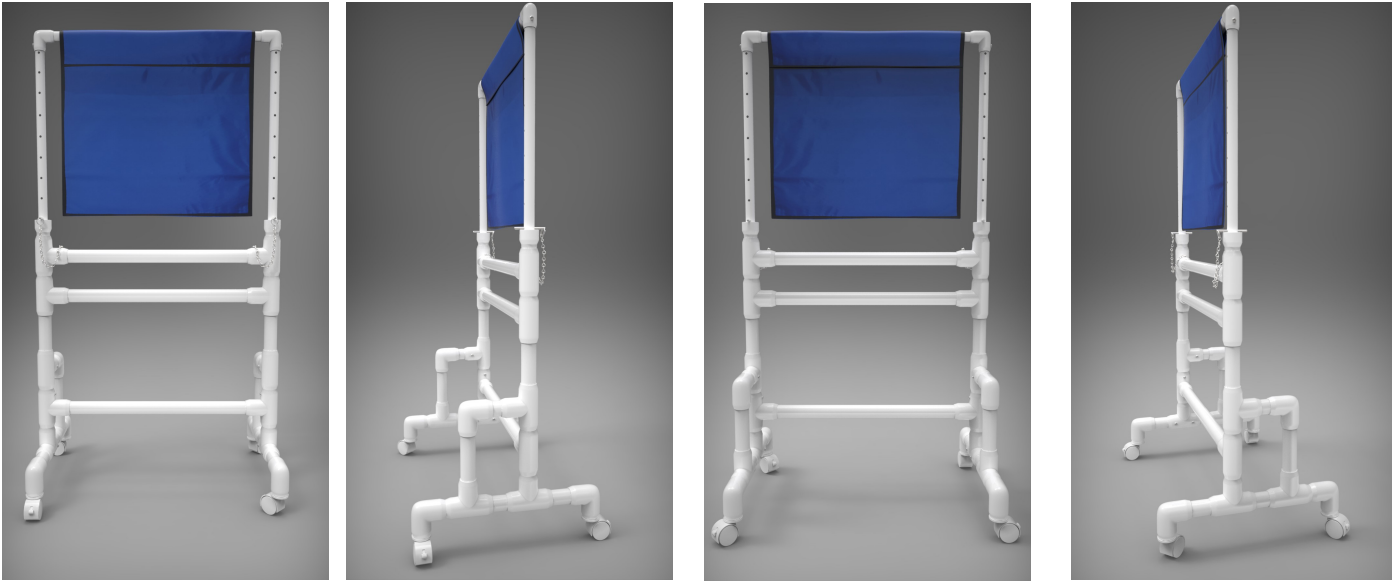

HEAVY DUTY MOBILE SHIELD

MODEL LB-MB200404-PVC

LB-MB200404-PVC

DESCRIPTION

The Heavy Duty Mobile Shield is constructed of durable PVC and offers an open base design to prevent tripping & promote safety. This adjustable barrier is mobile, featuring solid swivel casters. The height of the barrier can be adjusted with tightening knobs: the top of shield is 36" high when lowered and 58" high at the maximum.

FEATURES

- *Open Base Design*
- *Adjustable Shield Height*
- *Heavy Duty, 4-Caster Base*

SPECS

- *Height of Shield: Adjustable from 36" to 58"*
- *.5mm Lead Equivalence*
- *Size of Shield: 24" x 24"*

Phillips Safety Products
123 Lincoln Blvd.
Middlesex, NJ 08846